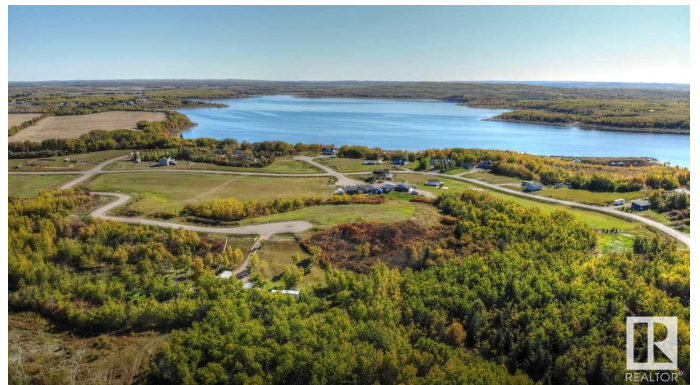

\$109,900 - 818 56316 Rr 113, Rural St. Paul County

MLS® #E4108331

\$109,900

0 Bedroom, 0.00 Bathroom,
Rural on 1.06 Acres

Sante Estates, Rural St. Paul County, AB

FULL FILL YOURSELF AT EXTRAVAGANT LAC SANTE! - Sante Estates is a pristine subdivision with beach access for all property owners, generously offering a special family getaway for all seasons. A variety of lots are available such as full and partially treed lots, many with scenic rolling hills ideal for a walk-out basement, and gorgeous lake front lots with sandy beaches. Endless activities are abundant, with 10 golf courses within a few minutes drive, and 80' deep, clear, spring-fed waters perfect for all water sports, scuba diving, and a possible marina in the future. With hard-surfaced roads and a short drive to all amenities, this impressive subdivision has been designed to enjoy all aspects of country living while still ensuring a steady growth of monetary value. Not for RV use, Restrictive Covenant registered on title. **VENDOR FINANCING AVAILABLE.**