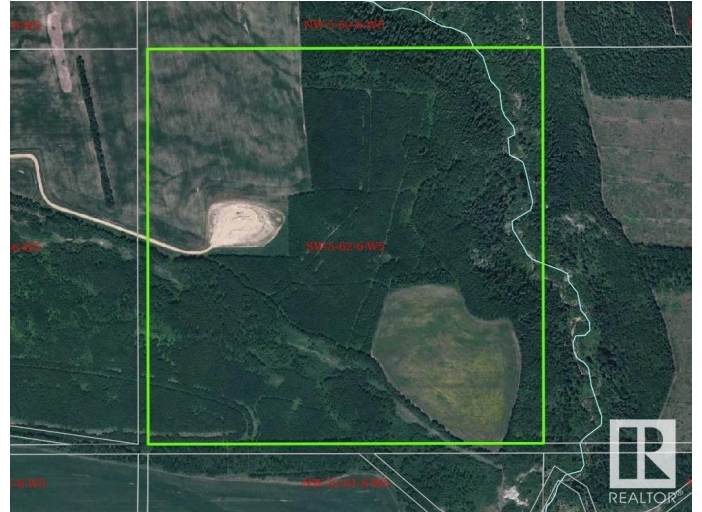

\$349,000 - Range Rd 65 Twp Rd 620, Rural Woodlands County

MLS® #E4298226

\$349,000

0 Bedroom, 0.00 Bathroom,
Rural on 160.00 Acres

None, Rural Woodlands County, AB

Here is a great private quarter section with about 48 acres open, 25 of which is in hay atm and the rest rented out in grain. There are trails and views overlooking the Athabasca river valley which are amazing. This quarter is to be sold as one parcel with the 2 quarters west of it. They are SE and SW-6-62-6-W5.

Essential Information

MLS® #	E4298226
Price	\$349,000
Bathrooms	0.00
Acres	160.00
Type	Rural
Sub-Type	Vacant Lot/Land
Status	Active

Community Information

Address	Range Rd 65 Twp Rd 620
Area	Rural Woodlands County
Subdivision	None
City	Rural Woodlands County
County	ALBERTA
Province	AB
Postal Code	T0G 1A0