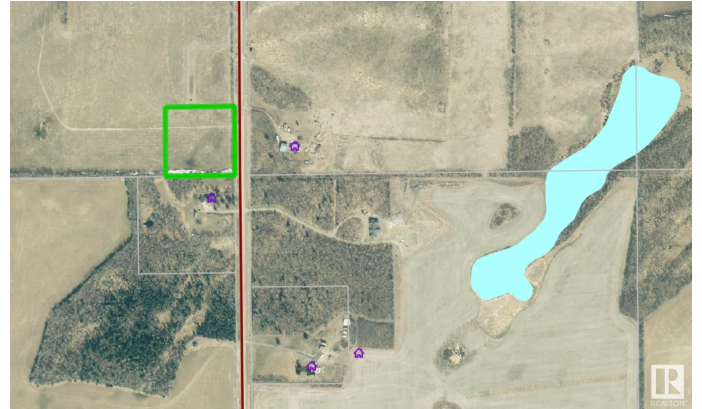

\$99,000 - 41512 Township Road 624, Rural Bonnyville M.D.

MLS® #E4299877

\$99,000

0 Bedroom, 0.00 Bathroom,
Rural on 4.99 Acres

None, Rural Bonnyville M.D., AB

A perfect 5 acre parcel just minutes from the Grand Centre golf course is awaiting your shovel! A great building site with trees cleared and approach in. GST may be applicable.

Essential Information

MLS® #	E4299877
Price	\$99,000
Bathrooms	0.00
Acres	4.99
Type	Rural
Sub-Type	Vacant Lot/Land
Status	Active

Community Information

Address	41512 Township Road 624
Area	Rural Bonnyville M.D.
Subdivision	None
City	Rural Bonnyville M.D.
County	ALBERTA
Province	AB
Postal Code	T9M 1P1