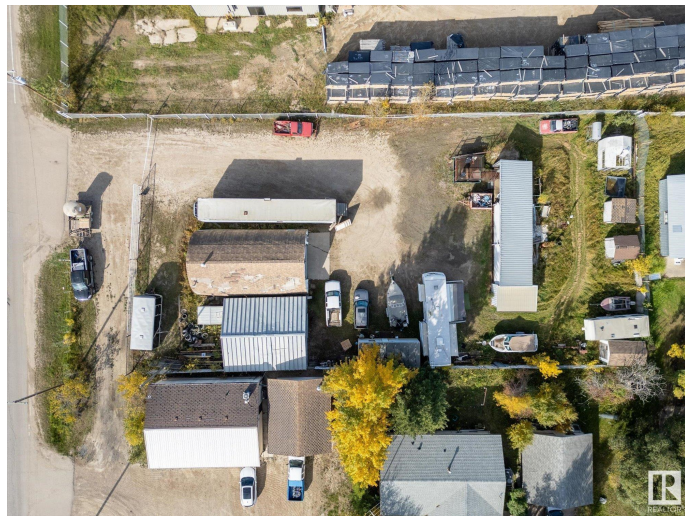

\$339,000 - 5021 62 Street, Drayton Valley

MLS® #E4407862

\$339,000

0 Bedroom, 0.00 Bathroom,
Land Commercial on 0.00 Acres

Drayton Valley, Drayton Valley, AB

Here is a HUGE (1869 square meters) commercial development lot in Drayton Valley. This is one of three adjoining lots available as a commercial land assembly. Currently, this property has a mix of various small out buildings, an older quonset, a metal building and a pipe shed that are deemed to be of little value. This property is being sold for land value only as part of a commercial land assembly package. This is the largest lot of the 3, spanning the entire length of the other 2 lots (to the south) in this land assembly package. Zoned as "C-Gen", or Commercial District, General offers a variety of redevelopment options, especially if paired with the 2 adjoining lots making a GIANT 4000+ square meter (just over 1 acre) corner lot. Ideally located for a commercial development being on 50th avenue, just off HWY 22, and a block away from Power Center BLVD. This property, especially when combined with the 2 adjoining lots, offers great exposure and huge potential for your commercial development.