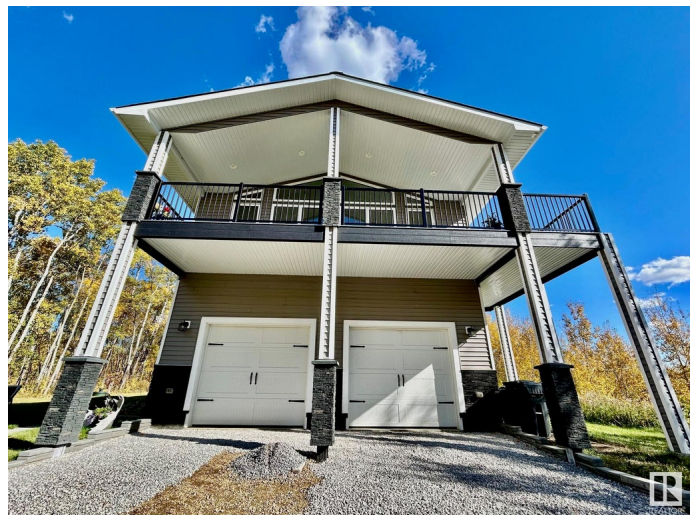

\$739,000 - 51 52210 Rr 192, Rural Beaver County

MLS® #E4408437

\$739,000

4 Bedroom, 3.00 Bathroom, 1,991 sqft
Rural on 20.00 Acres

El Greco Estate, Rural Beaver County, AB

This Unique 4 Bedroom, 3 Bathroom home , sits on 20 acres in a quiet Cul de Sac in Beaver County. 25 minutes east of Sherwood Park. Home is well insulated ,Has triple pane windows and Wood Burning Stove â€¢. Water Supply is a 2700 gallon Cistern .. Garage measures 24x28 and is heated, with 13â€™™ ceiling, is insulated dry walled and primedâ€¢. Half of house has a crawl space with full concrete floor Property is heavily treed and has several ponds For recreating useâ€¢ Upper Deck is great for entertaining and wildlife viewing 10 minutes North of Tofield.

Built in 2018

Essential Information

MLS® #	E4408437
Price	\$739,000
Bedrooms	4
Bathrooms	3.00
Full Baths	3
Square Footage	1,991
Acres	20.00
Year Built	2018
Type	Rural
Sub-Type	Detached Single Family
Style	2 Storey
Status	Active

Community Information

Address	51 52210 Rr 192
Area	Rural Beaver County
Subdivision	El Greco Estate
City	Rural Beaver County
County	ALBERTA
Province	AB
Postal Code	T0B 4J5

Amenities

Features	Deck, Fire Pit, Front Porch, Insulation-Upgraded, Vaulted Ceiling
----------	---

Interior

Interior Features	ensuite bathroom
Heating	Forced Air-1, Propane
Fireplace	Yes
Stories	2
Has Basement	Yes
Basement	None, No Basement

Exterior

Exterior	Wood
Exterior Features	Partially Landscaped, Recreation Use, Rolling Land, Treed Lot
Construction	Wood
Foundation	Concrete Perimeter