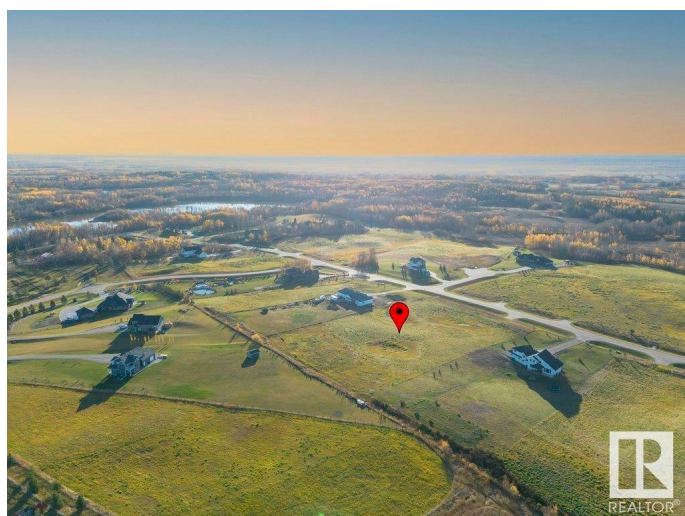

Courtesy Of Cathy Nguyen Of Liv Real Estate

$289,900 - 31 53524 Rge Road 275, Rural Parkland County

MLS® #E4410966

$289,900

0 Bedroom, 0.00 Bathroom,
Rural on 3.66 Acres

Muir Lake Heights, Rural Parkland County, AB

Endless opportunities awaits you on the largest lot that provides the best value in Muir Lake Heights! Build your custom dream home here! Discover the perfect canvas for your dream home on this stunning 3.66-acre lot in the highly sought-after Cornerstone Estates, just moments away from the serene Muir Lake. This expansive property offers the ideal blend of a blank canvas and community, with plenty of space to create your own oasis. Imagine waking up to the sounds of nature, enjoying peaceful walks around the nearby lake, and having ample room for outdoor activities. Whether you envision a cozy retreat or a grand estate, this lot provides the freedom to bring your vision to life. With less than a 15 min drive to Spruce Grove and Stony Plain, get the best of both worlds - enjoy the quiet rural life with city amenities nearby. Build plans for a gorgeous 1800+ sqft bungalow are available!

Essential Information

MLS® #	E4410966
Price	$289,900
Bathrooms	0.00
Acres	3.66
Type	Rural