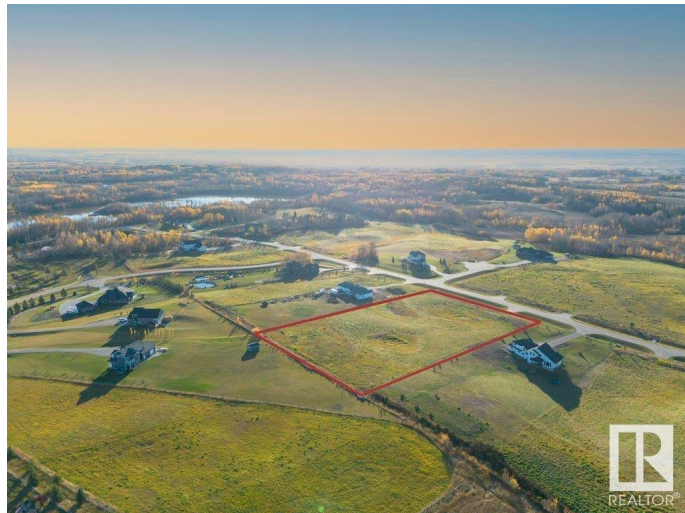

Courtesy Of Cathy Nguyen Of Liv Real Estate

$289,900 - 31 53524 Rge Road 275, Rural Parkland County

MLS® #E4410966

$289,900

0 Bedroom, 0.00 Bathroom,
Rural on 3.66 Acres

Muir Lake Heights, Rural Parkland County, AB

Endless opportunities awaits you on the largest lot that provides the best value in Muir Lake Heights! Build your custom dream home here! Discover the perfect canvas for your dream home on this stunning 3.66-acre lot in the highly sought-after Cornerstone Estates, just moments away from the serene Muir Lake. This expansive property offers the ideal blend of a blank canvas and community, with plenty of space to create your own oasis. Imagine waking up to the sounds of nature, enjoying peaceful walks around the nearby lake, and having ample room for outdoor activities. Whether you envision a cozy retreat or a grand estate, this lot provides the freedom to bring your vision to life. With less than a 15 min drive to Spruce Grove and Stony Plain, get the best of both worlds - enjoy the quiet rural life with city amenities nearby. Build plans for a gorgeous 1800+ sqft bungalow are available!

Essential Information

MLS® #	E4410966
Price	$289,900
Bathrooms	0.00
Acres	3.66
Type	Rural