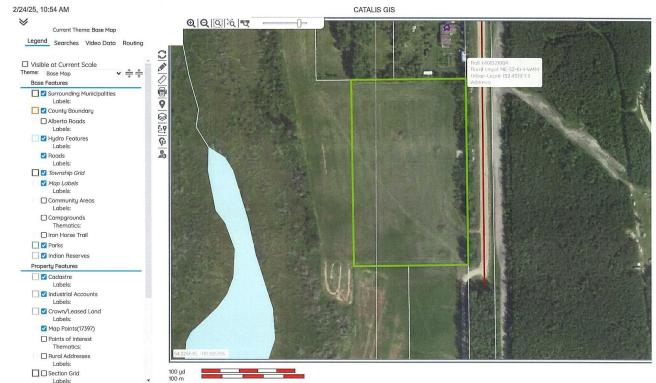

$72,500 - N/A, Rural Bonnyville M.D.

MLS® #E4414291

$72,500

0 Bedroom, 0.00 Bathroom,
Rural on 4.99 Acres

None, Rural Bonnyville M.D., AB

Looking for the perfect place to build your dream home? Look no further than this beautiful 4.99-acre plot of land that's nestled in the countryside on a peaceful dead-end road. With utilities services available, acreage is cleared and ready for a new home to enjoy the tranquility of country living. This plot of land is located 15 min from Cold Lake and has already been cleared, so you can start building right away and there are still plenty of mature trees that add to the natural beauty of the property. Metal Poles to indicate property line. The Listing realtor is a relative of the sellers and is a licensed realtor with Coldwell Banker Lifestyle.