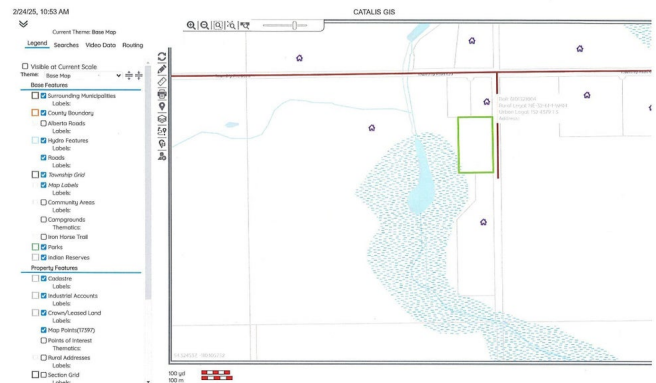

Community Information

Address	N/A
Area	Rural Bonnyville M.D.