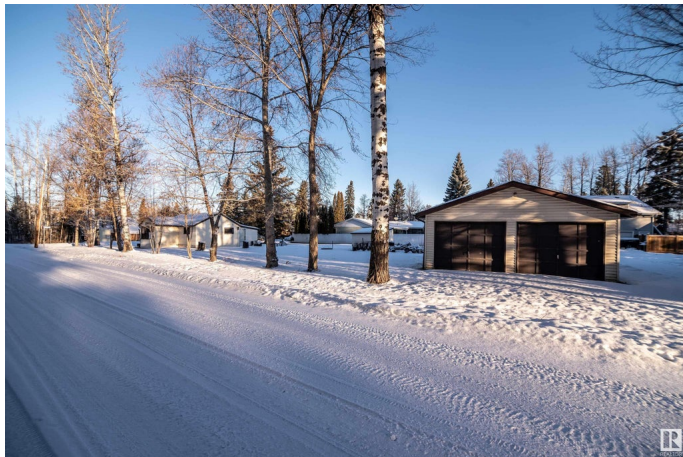

$155,000 - 5227 5231 48a Avenue, Rural Lac Ste. Anne County

MLS® #E4417748

$155,000

2 Bedroom, 1.00 Bathroom, 555 sqft

Rural on 0.34 Acres

Alberta Beach, Rural Lac Ste. Anne County, AB

Fully Serviced cottage set on a double corner lot measuring just over a third of an acre. Recently amalgamated lots now has this measuring at 100 x 150' total lot area. Taxes are yet to be assessed as one so will be considerably less. Cabin may not be restored.

Comes with gas/power/sewer and well. Also a double oversized detached garage. Close to the lake, centre of town with all amenities and main beach area, library, museum and restaurants. Enjoy all the activities lake living offers with boating, swimming, fishing both in summer and winter, snowmobiling and much more. Located in Alberta Beach, just 35 minutes NW of Edmonton.

Built in 1961

Essential Information

MLS® #	E4417748
Price	$155,000
Bedrooms	2
Bathrooms	1.00
Full Baths	1
Square Footage	555
Acres	0.34
Year Built	1961