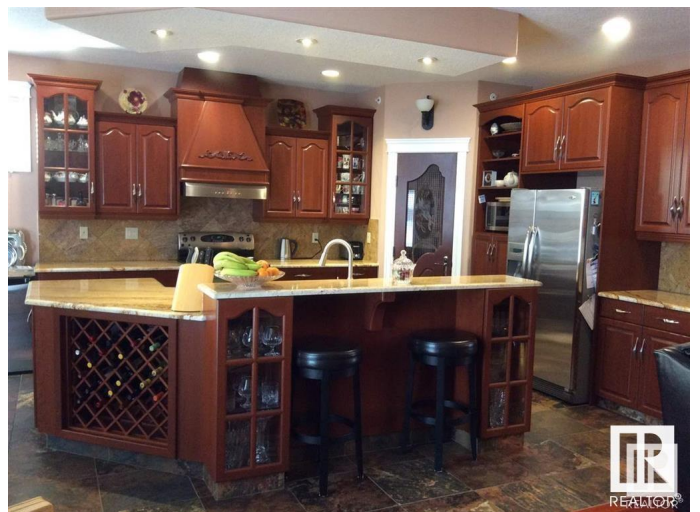

$1,099,999 - 43 26323 Twp Road 532 A, Rural Parkland County

MLS® #E4418762

$1,099,999

4 Bedroom, 4.00 Bathroom, 2,282 sqft
Rural on 1.15 Acres

Royal Spring Estates, Rural Parkland County,
AB

Custom built home with top quality materials and workmanship. It offers heated floors, 2 fireplaces, spiral staircase, 4 car attached oversized garage with heated floors, drainage, water, 220w power, and 3pc bath. Walls have spray foam. Fully finished forced walk out basement and a large deck. This home has to be seen to be fully appreciated.

Built in 2007

Essential Information

MLS® #	E4418762
Price	$1,099,999
Bedrooms	4
Bathrooms	4.00
Full Baths	4
Square Footage	2,282
Acres	1.15
Year Built	2007
Type	Rural
Sub-Type	Detached Single Family
Style	Bungalow
Status	Active

Community Information