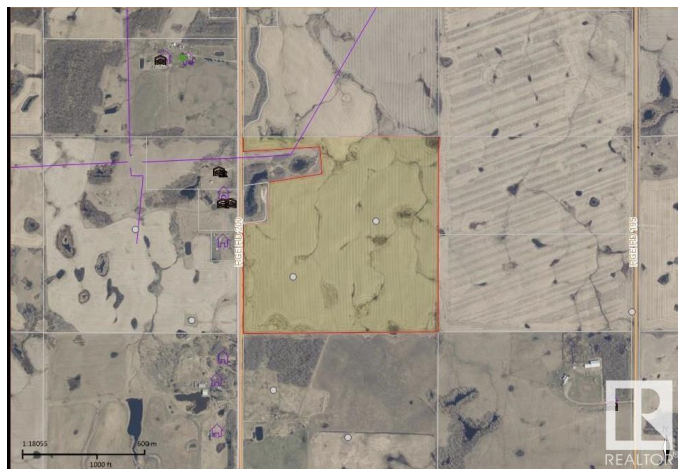

# \$1,150,000 - Rr 200 & Twp Rd 504, Rural Beaver County

MLS® #E4425069

**\$1,150,000**

0 Bedroom, 0.00 Bathroom,  
Rural on 146.14 Acres

None, Rural Beaver County, AB

146.14 acres of very good producing land in Beaver County! Slightly, rolling land with good drainage. Avadex has been applied. Last seeded in Canola. Ready for 2025 spring seeding. Adjoining 121 acres (NW-19-50-19-w4) is also for sale.

## Community Information

Address	Rr 200 & Twp Rd 504
Area	Rural Beaver County
Subdivision	None
City	Rural Beaver County
County	ALBERTA
Province	AB
Postal Code	T0B 4J3

## Exterior

Exterior Features Rolling Land